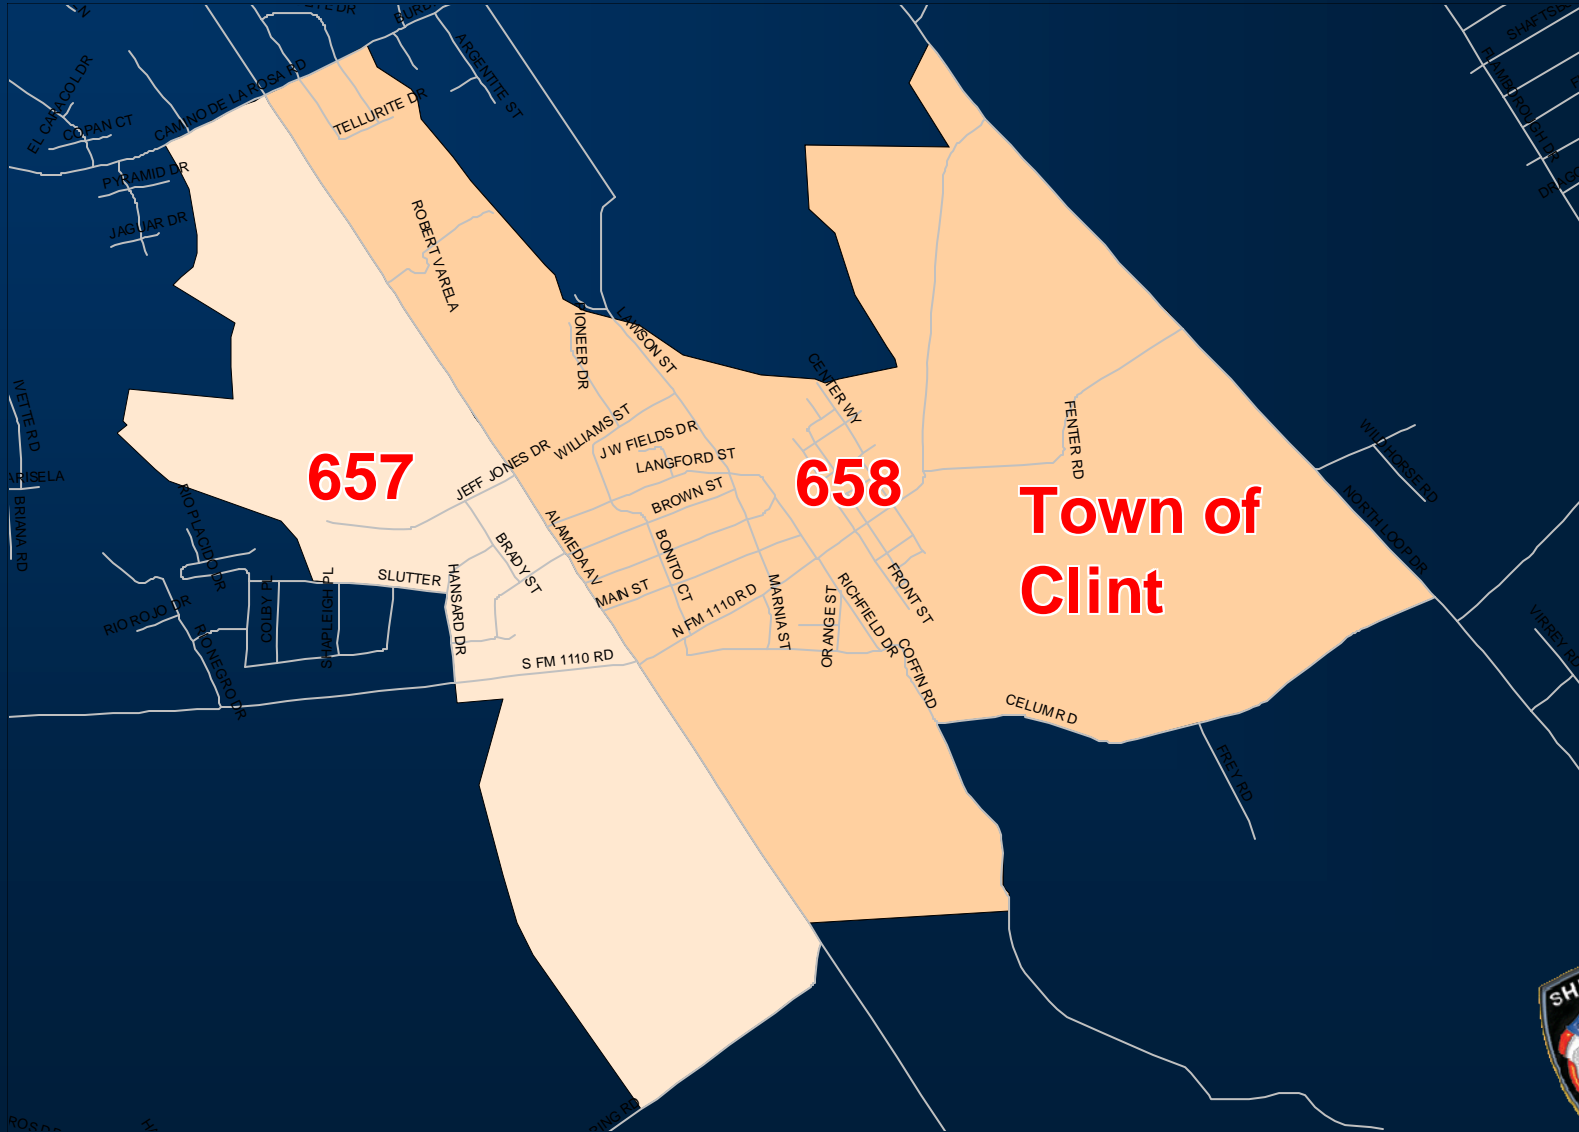

El Paso County Sheriff's Office Patrol Districts

Primary Patrol Districts

220 District

230 District

**Consists of the
City of El Paso**

240 District

250 District

250 District

260 District

270 District

280 District

The 600 Districts

- Districts beginning with “6” include incorporated towns (other than the City of El Paso) that have their own Police Departments.
- As our Communications may dispatch these units, the unit numbers and districts were numbered as to not conflict with SO units.

640 District

**Town of
Anthony**

640

657 & 658 Districts

680 - 684 Districts