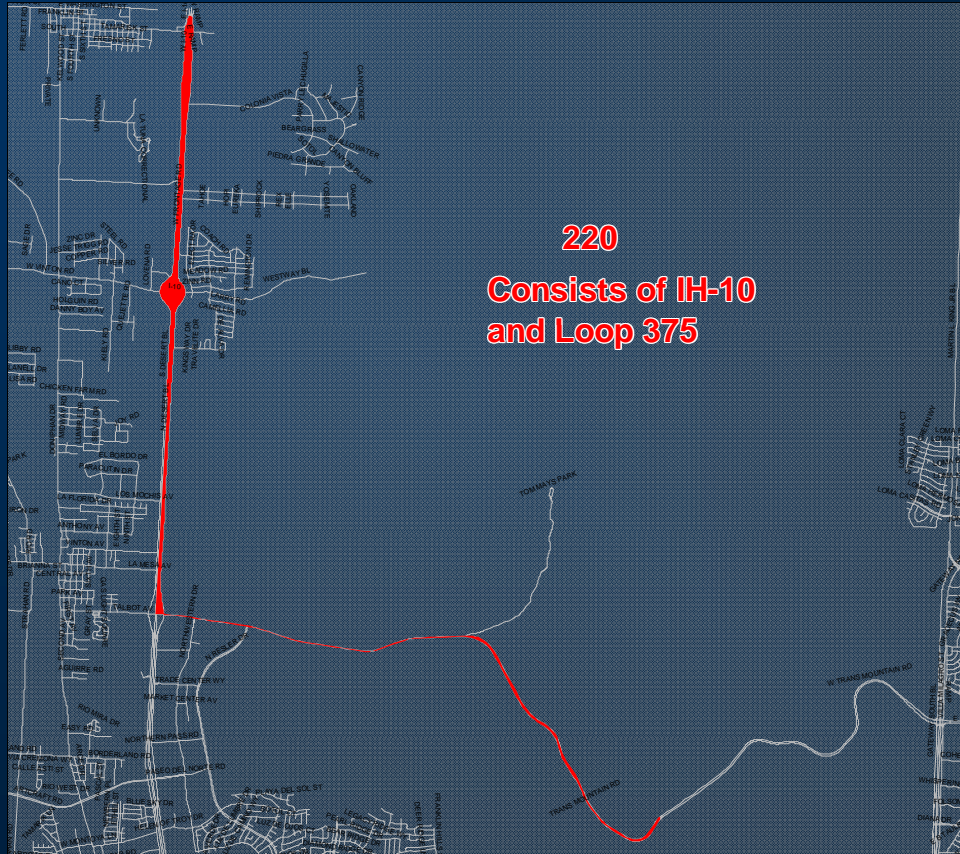

El Paso County Sheriff's Office Patrol Districts

Primary Patrol Districts

220 District

230 District

**Consists of the
City of El Paso**

240 District

250 District

250 District

260 District

270 District

280 District

The 600 Districts

- Districts beginning with “6” include incorporated towns (other than the City of El Paso) that have their own Police Departments.
- As our Communications may dispatch these units, the unit numbers and districts were numbered as to not conflict with SO units.

640 District

**Town of
Anthony**

640

657 & 658 Districts

680 - 684 Districts