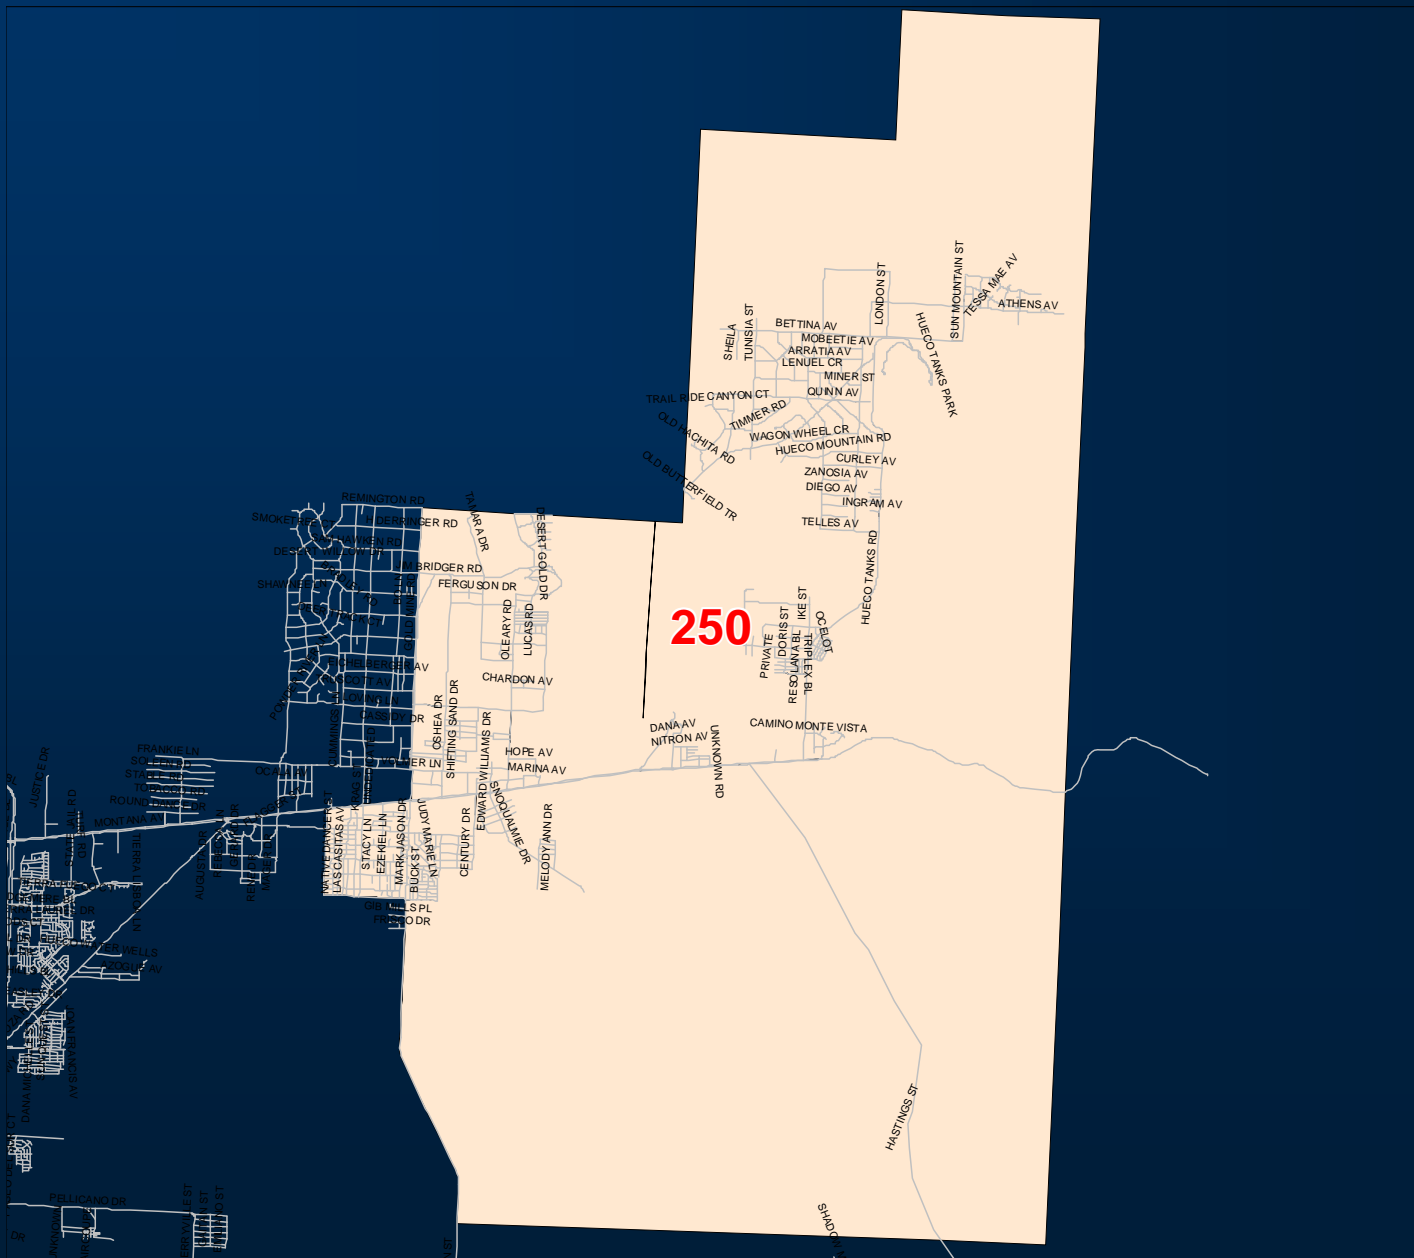

El Paso County Sheriff's Office Patrol Districts

Primary Patrol Districts

220 District

230 District

**Consists of the
City of El Paso**

240 District

250 District

250 District

260 District

270 District

280 District

The 600 Districts

- Districts beginning with “6” include incorporated towns (other than the City of El Paso) that have their own Police Departments.
- As our Communications may dispatch these units, the unit numbers and districts were numbered as to not conflict with SO units.

640 District

**Town of
Anthony**

640

657 & 658 Districts

680 - 684 Districts