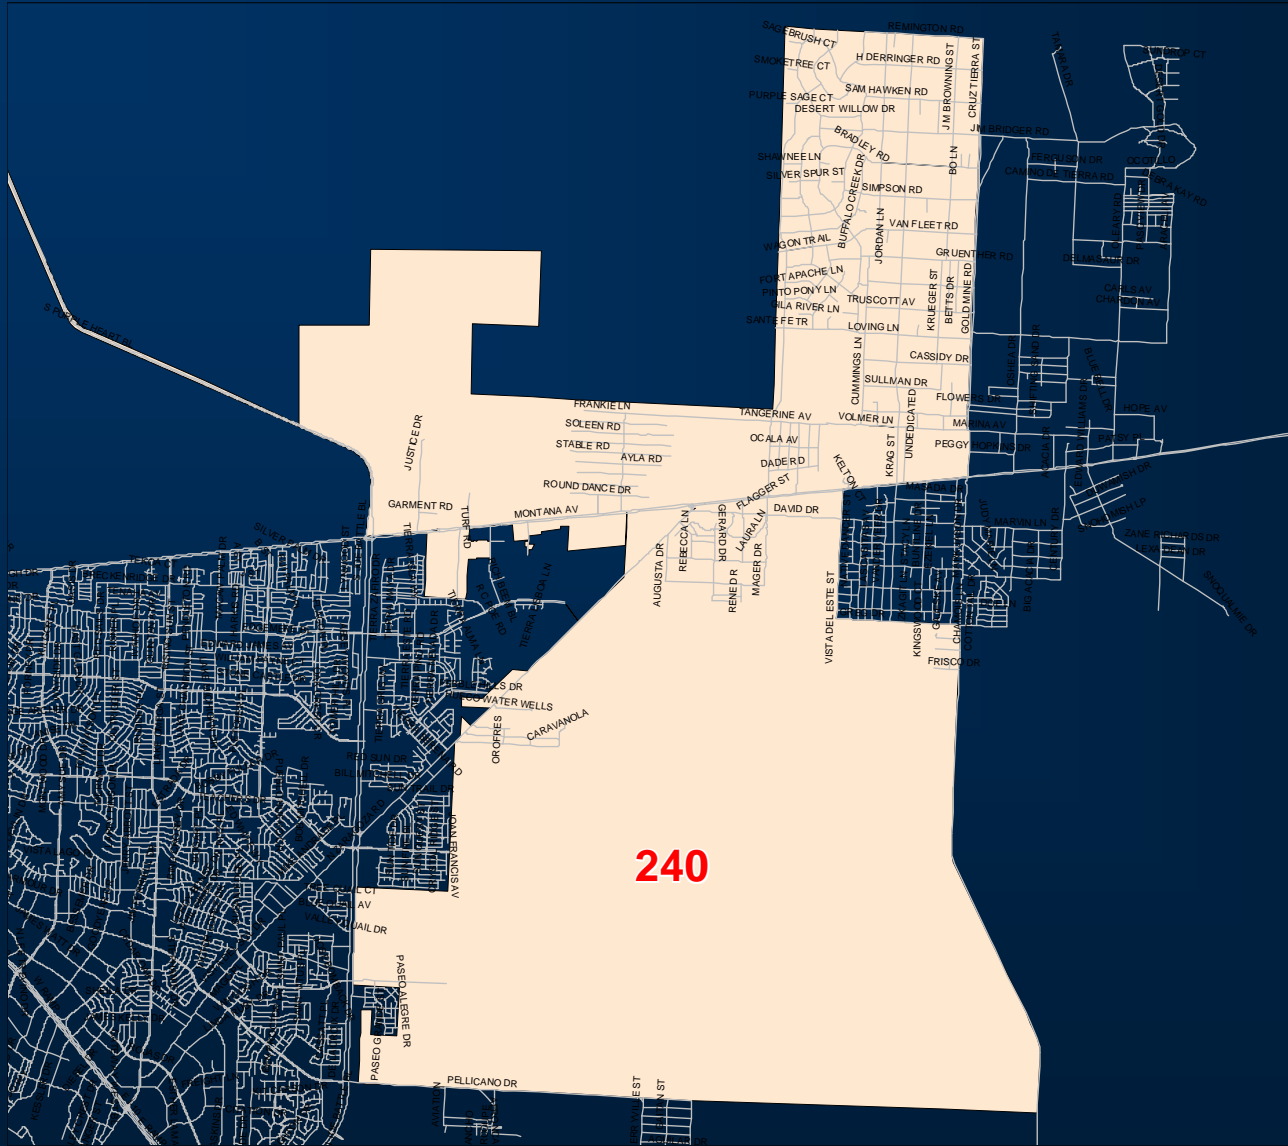

El Paso County Sheriff's Office Patrol Districts

Primary Patrol Districts

220 District

230 District

**Consists of the
City of El Paso**

240 District

250 District

250 District

260 District

270 District

280 District

The 600 Districts

- Districts beginning with “6” include incorporated towns (other than the City of El Paso) that have their own Police Departments.
- As our Communications may dispatch these units, the unit numbers and districts were numbered as to not conflict with SO units.

640 District

**Town of
Anthony**

640

657 & 658 Districts

680 - 684 Districts