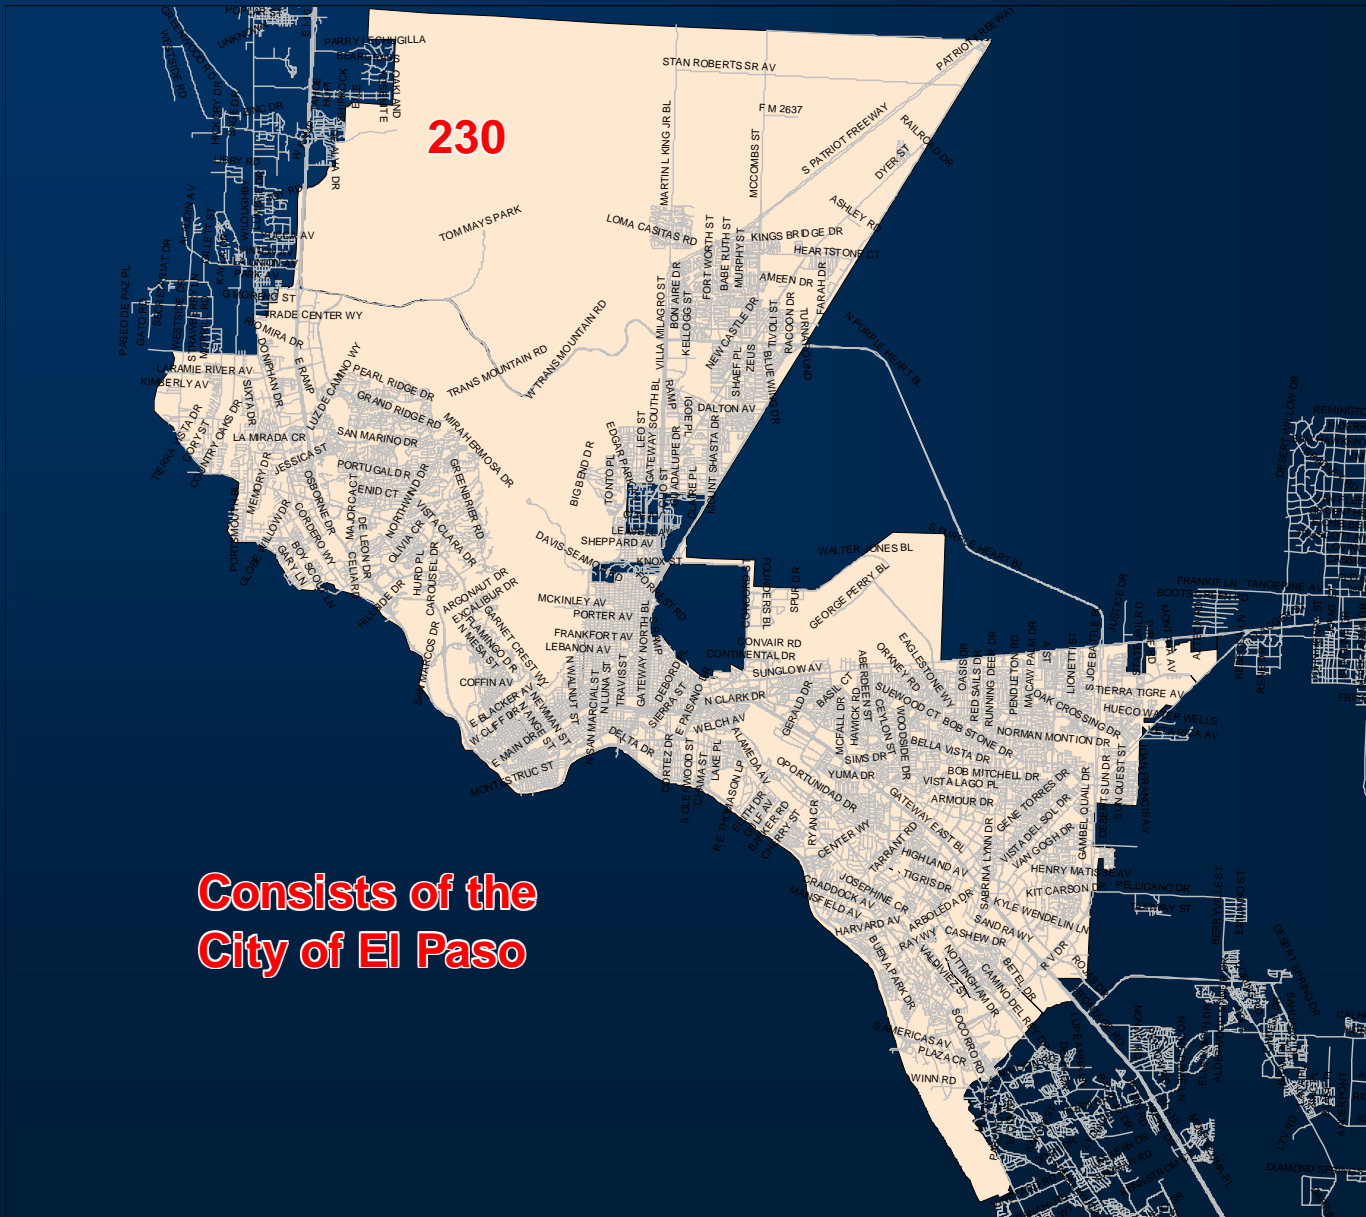

El Paso County Sheriff's Office Patrol Districts

Primary Patrol Districts

220 District

230 District

**Consists of the
City of El Paso**

240 District

250 District

250 District

260 District

270 District

280 District

The 600 Districts

- Districts beginning with “6” include incorporated towns (other than the City of El Paso) that have their own Police Departments.
- As our Communications may dispatch these units, the unit numbers and districts were numbered as to not conflict with SO units.

640 District

**Town of
Anthony**

640

657 & 658 Districts

680 - 684 Districts