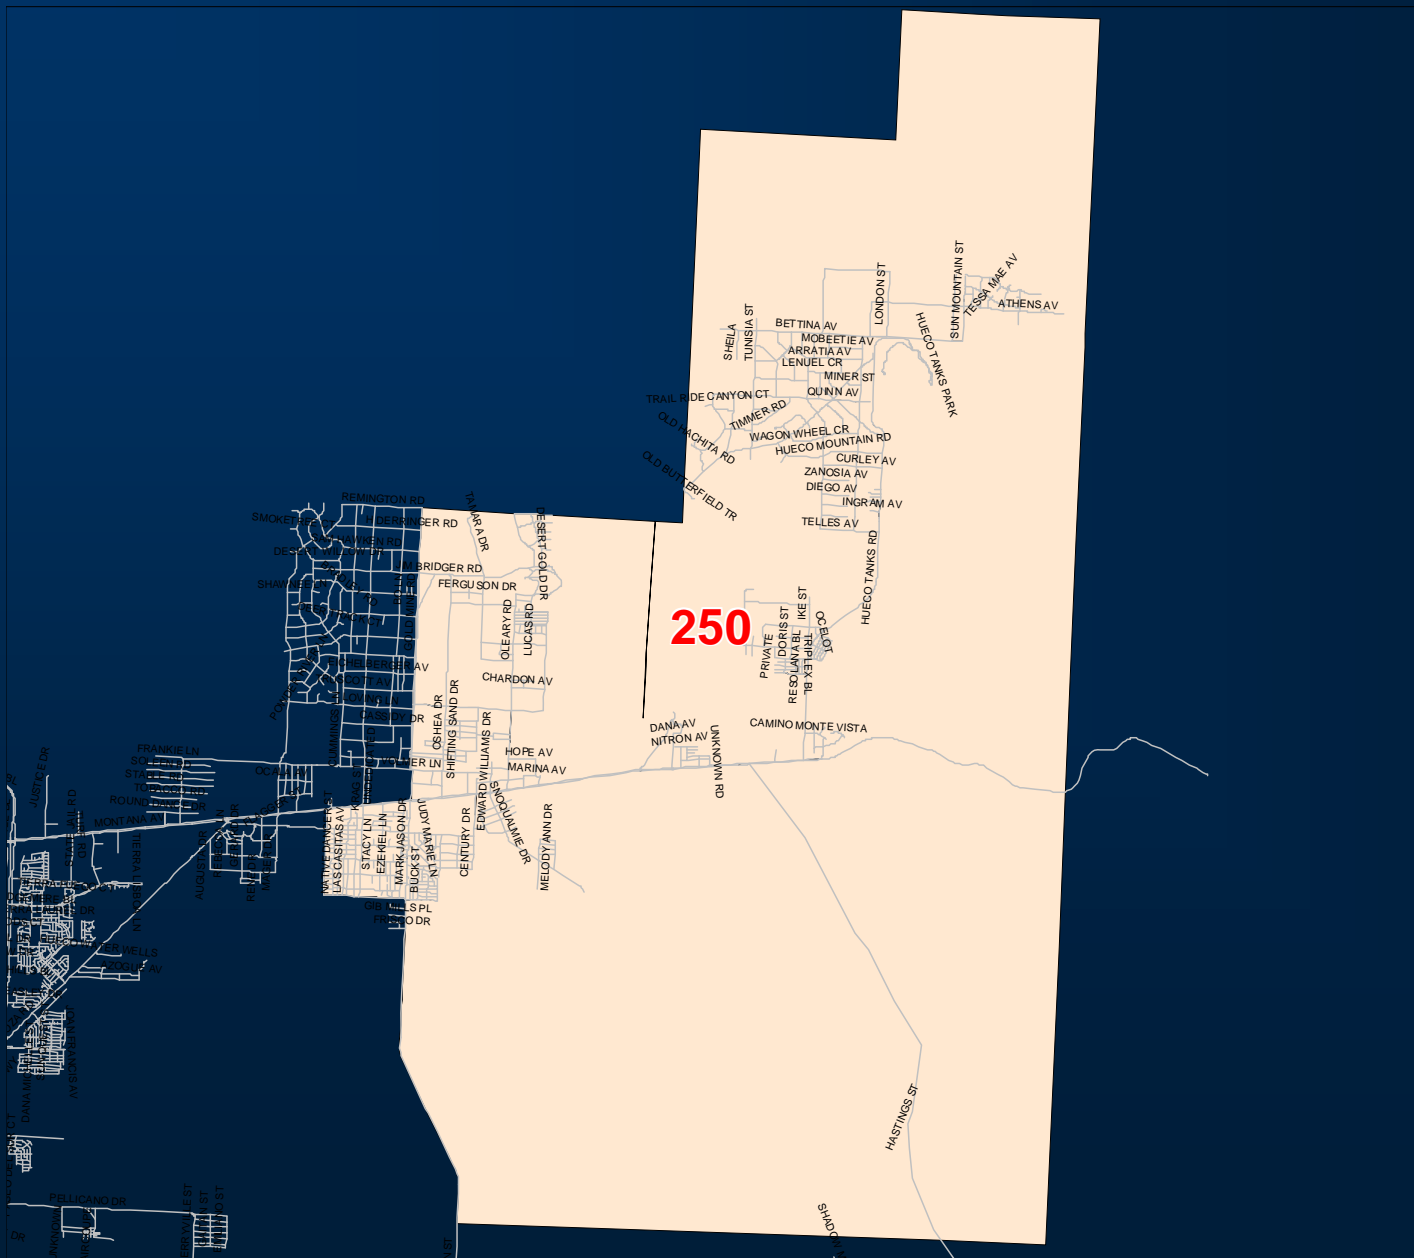

El Paso County Sheriff's Office Patrol Districts

Primary Patrol Districts

220 District

230 District

**Consists of the
City of El Paso**

240 District

250 District

250 District

260 District

270 District

280 District

The 600 Districts

- Districts beginning with “6” include incorporated towns (other than the City of El Paso) that have their own Police Departments.
- As our Communications may dispatch these units, the unit numbers and districts were numbered as to not conflict with SO units.

640 District

**Town of
Anthony**

640

657 & 658 Districts

680 - 684 Districts