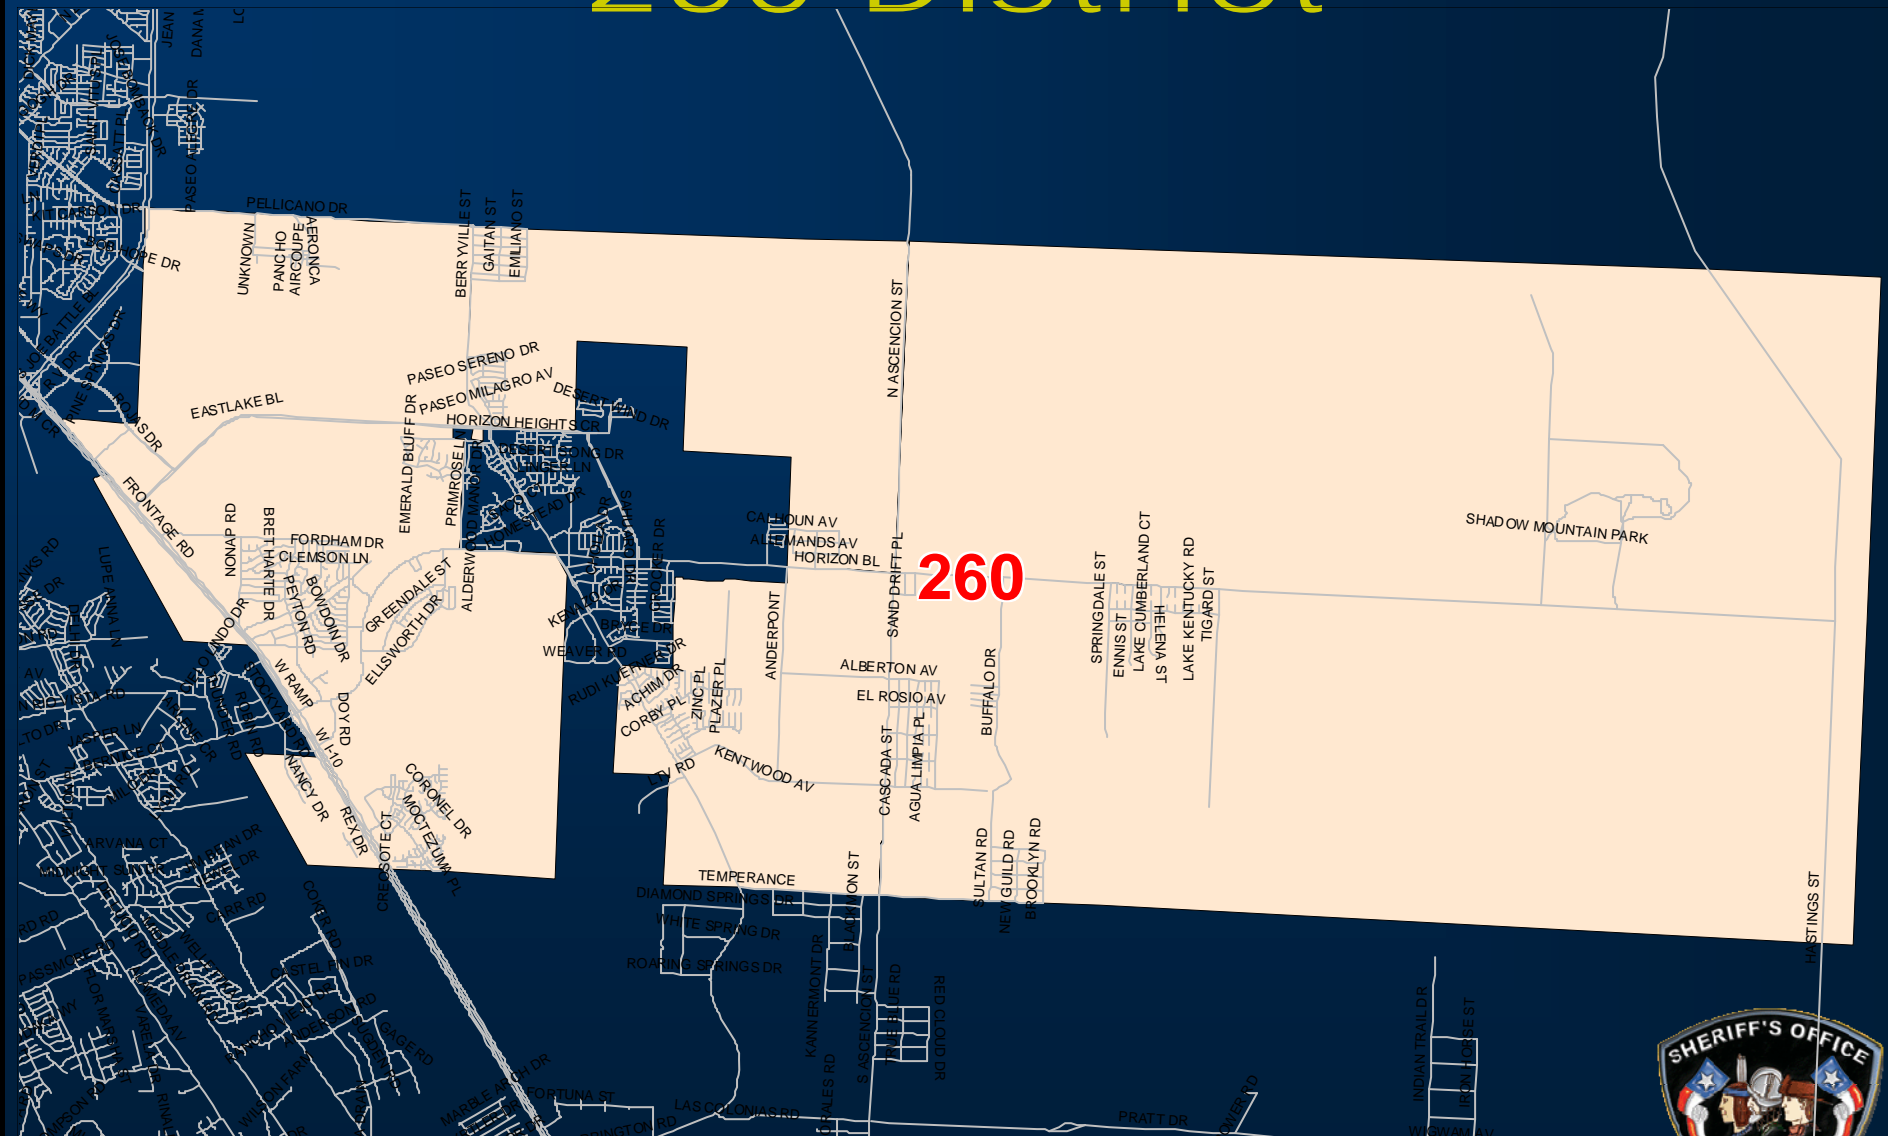

El Paso County Sheriff's Office Patrol Districts

Primary Patrol Districts

220 District

230 District

**Consists of the
City of El Paso**

240 District

250 District

250 District

260 District

270 District

280 District

The 600 Districts

- Districts beginning with “6” include incorporated towns (other than the City of El Paso) that have their own Police Departments.
- As our Communications may dispatch these units, the unit numbers and districts were numbered as to not conflict with SO units.

640 District

**Town of
Anthony**

640

657 & 658 Districts

680 - 684 Districts