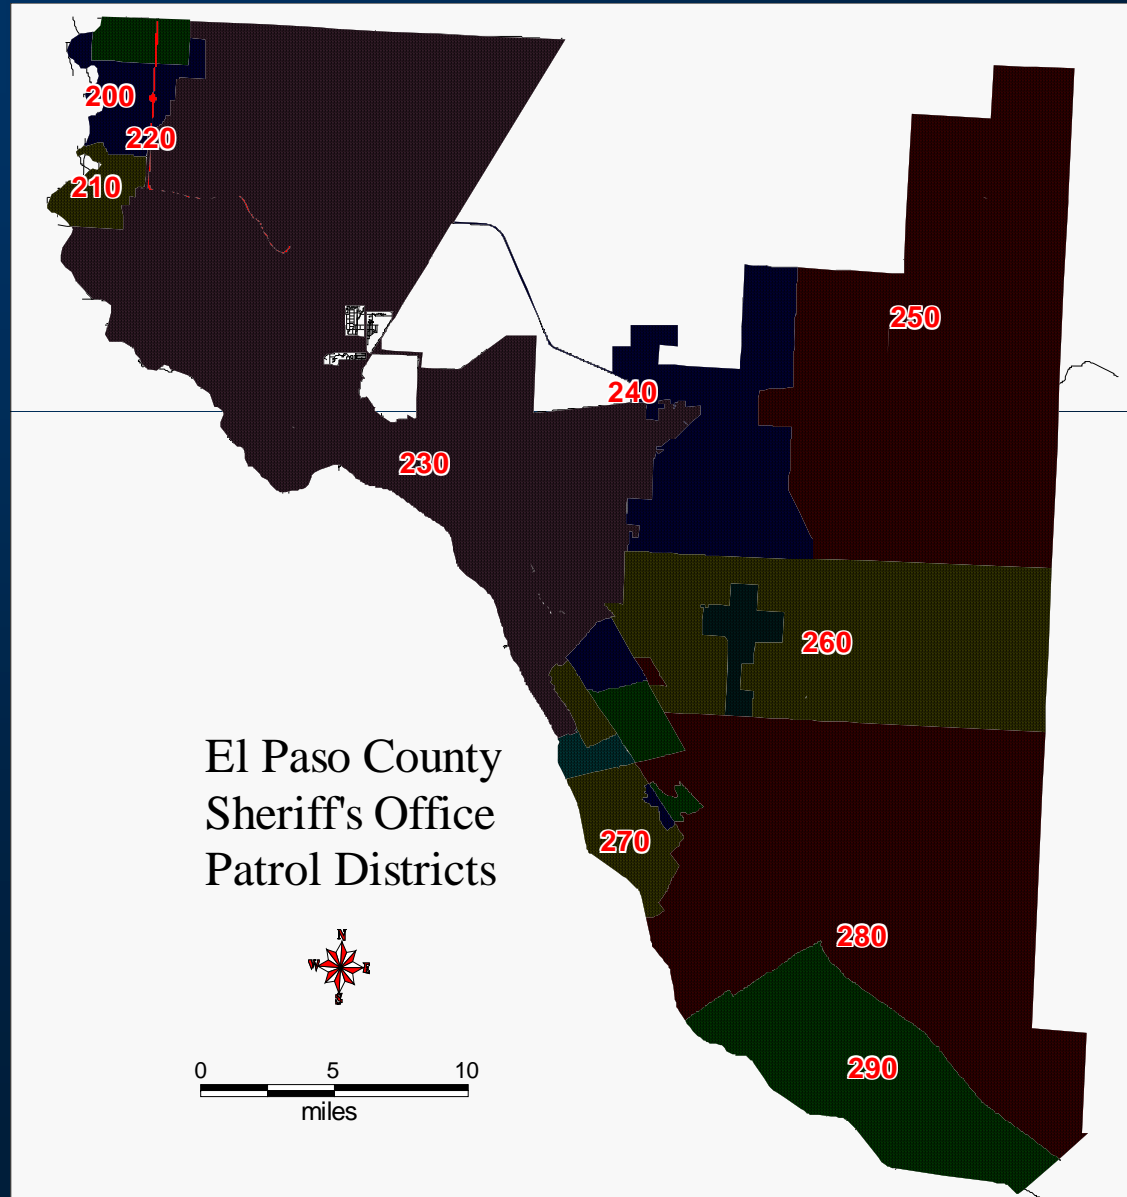

El Paso County Sheriff's Office Patrol Districts

Primary Patrol Districts

220 District

230 District

**Consists of the
City of El Paso**

240 District

250 District

250 District

260 District

270 District

280 District

The 600 Districts

- Districts beginning with “6” include incorporated towns (other than the City of El Paso) that have their own Police Departments.
- As our Communications may dispatch these units, the unit numbers and districts were numbered as to not conflict with SO units.

640 District

**Town of
Anthony**

640

657 & 658 Districts

680 - 684 Districts