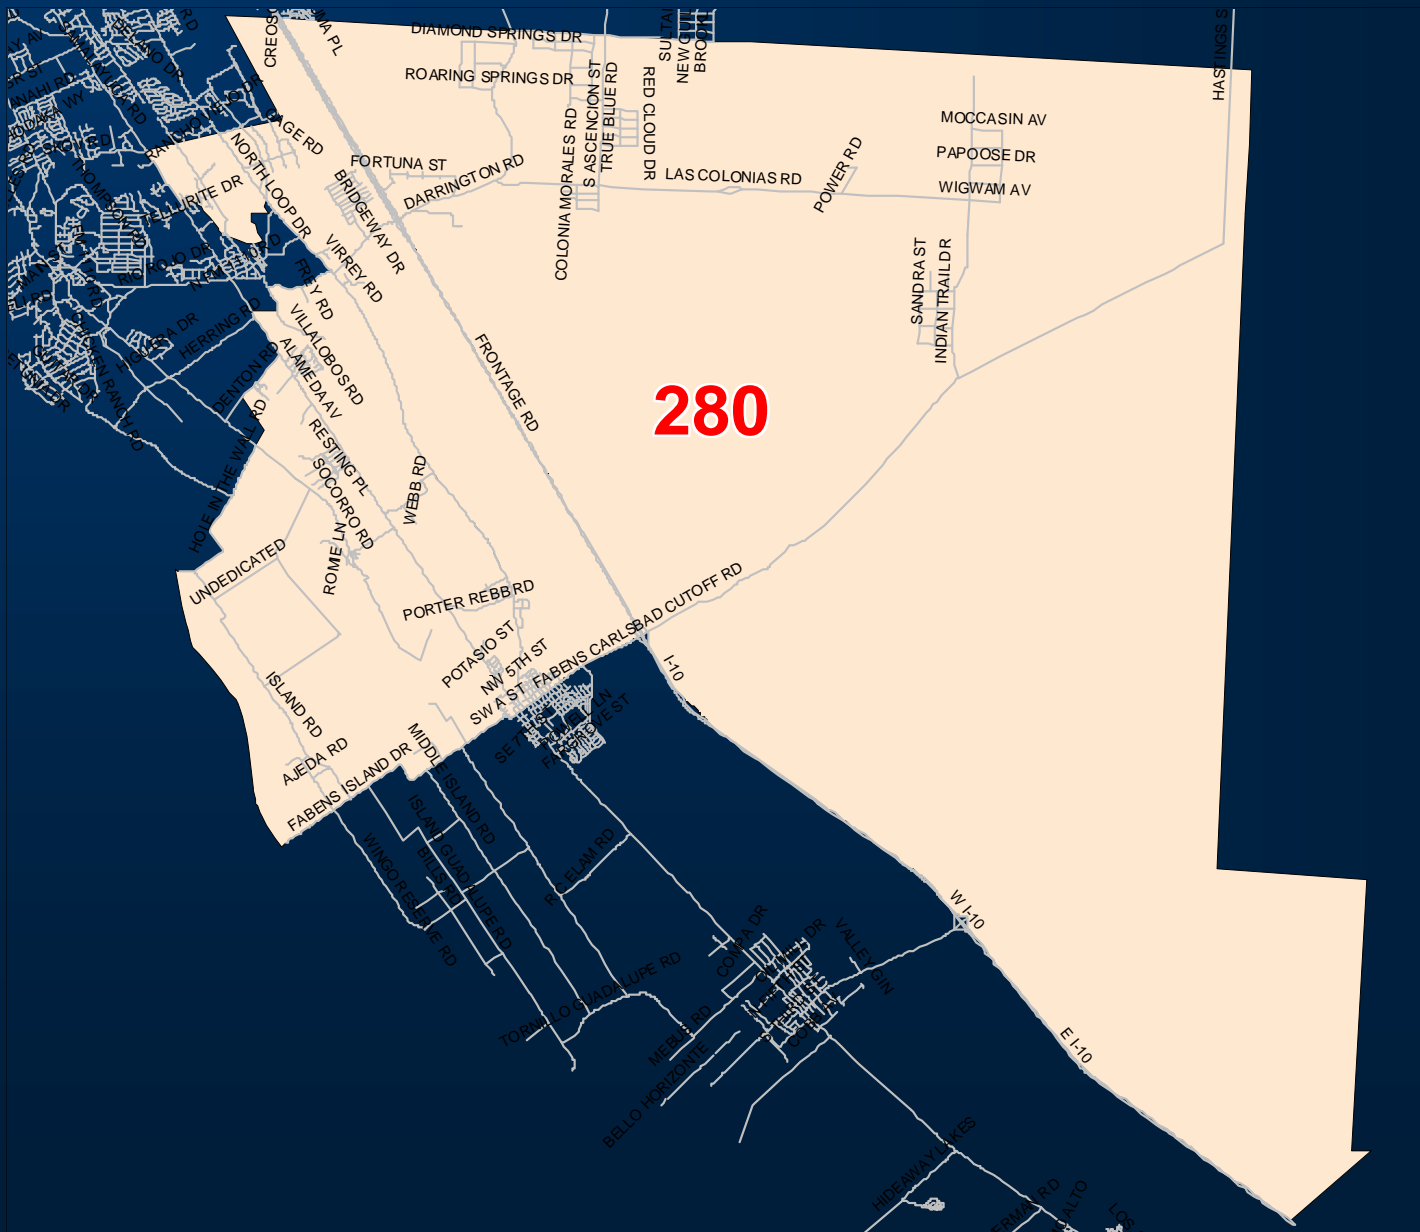

El Paso County Sheriff's Office Patrol Districts

Primary Patrol Districts

220 District

230 District

**Consists of the
City of El Paso**

240 District

250 District

250 District

260 District

270 District

280 District

The 600 Districts

- Districts beginning with “6” include incorporated towns (other than the City of El Paso) that have their own Police Departments.
- As our Communications may dispatch these units, the unit numbers and districts were numbered as to not conflict with SO units.

640 District

**Town of
Anthony**

640

657 & 658 Districts

680 - 684 Districts